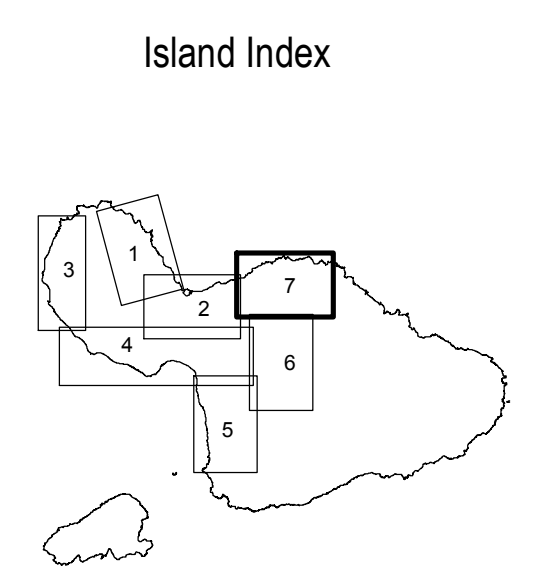

STATE OF HAWAII
ELECTION MAP

REGIONAL MAP (Haiku)
MAUI #7
COUNTY OF MAUI

CONGRESSIONAL DISTRICT: 2ND*
SENATORIAL DISTRICT: 5TH*, 7TH*
REPRESENTATIONAL DISTRICT: 9TH*, 12TH*, 13TH*
* Portion of

OFFICE OF ELECTIONS
May 2012
January 2014

LEGEND

- Senatorial District Boundary
- Representative District Boundary
- Precinct Boundary
- Polling Place
- Representative District
- Precinct

POLLING PLACES

- | | |
|------------------------------------|------------------------------|
| 9TH REPRESENTATIVE DISTRICT | 13TH REPRESENTATIVE DISTRICT |
| 1. Kahului Elem Sch | 1. Paia Comm Ctr |
| | 2. Haiku Comm Ctr |
| 12TH REPRESENTATIVE DISTRICT | |
| 1. Kalama Inter Sch | |
| 2. Eddie Tam Memorial Ctr | |
| 3. Pukalani Elem Sch | |
| 4. Mayor Hannibal Tavares Comm Ctr | |
| 6. Kaunoa Senior Citizen Ctr | |

Source: U.S. Census Bureau TIGER 2010 and Office of Elections.
Accuracy of the map is limited to the accuracy of the TIGER data.