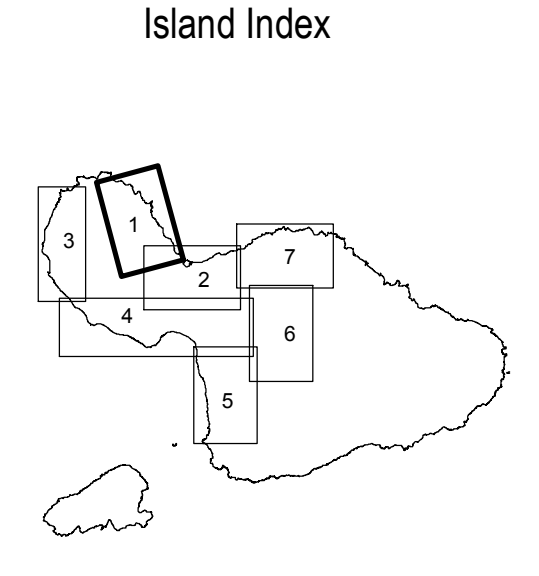

CONGRESSIONAL DISTRICT: 2ND*
SENATORIAL DISTRICT: 5TH*, 6TH*
REPRESENTATIONAL DISTRICT: 8TH*, 10TH*
* Portion of

OFFICE OF ELECTIONS
May 2012
January 2014

LEGEND

- Senatorial District Boundary
- - - Representative District Boundary
- ••• Precinct Boundary
- ⚡ Polling Place
- 24 / 02 Representative District Precinct

POLLING PLACES

8TH REPRESENTATIVE DISTRICT

1. Waiehe Elem Sch
2. Velma McWayne Santos Comm Ctr
3. Baldwin High Sch
4. Paukukalo Hwn Homes Comm Ctr
7. Maui Economic Opportunity Ctr

10TH REPRESENTATIVE DISTRICT

5. Lahaina Civic Ctr