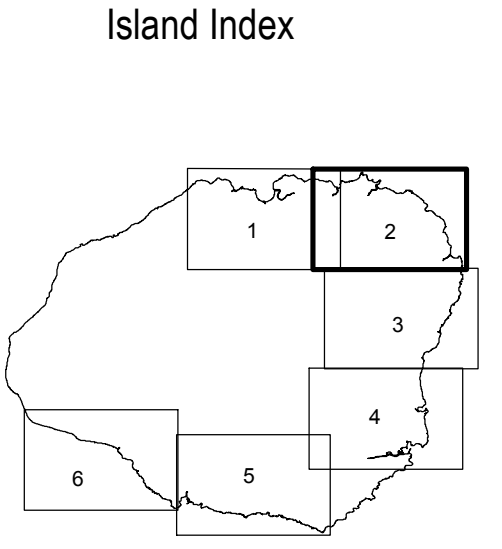

STATE OF HAWAII  
ELECTION MAP

REGIONAL MAP (Kilauea - Anahola)

# KAUAI #2

COUNTY OF KAUAI

CONGRESSIONAL DISTRICT: 2ND\*  
SENATORIAL DISTRICT: 8TH\*  
REPRESENTATIONAL DISTRICT: 14TH\*  
\* Portion of

**OFFICE OF ELECTIONS**  
May 2012  
January 2014

- LEGEND**
- Senatorial District Boundary
  - Representative District Boundary
  - Precinct Boundary
  - Polling Place
  - Representative District
  - Precinct

- POLLING PLACES**
- 14TH REPRESENTATIVE DISTRICT
1. Hanalei Elem Sch
  2. Kilauea Elem Sch
  3. Anahola Hawaiian Homes Clubhse

Source: U.S. Census Bureau TIGER 2010 and Office of Elections. Accuracy of the map is limited to the accuracy of the TIGER data.